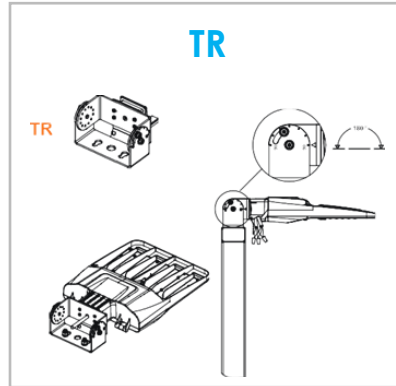

PC Lens is Easy to Replace

Modular design, large, medium and small size, uniform PC lens, easy to replace.

Pole Mount

This pole mount was designed to complement the fixture's aerodynamic shape. By future reducing the fixture's drag, this product is suitable for harsher environments.

Brackets:

Photometric Diagrams